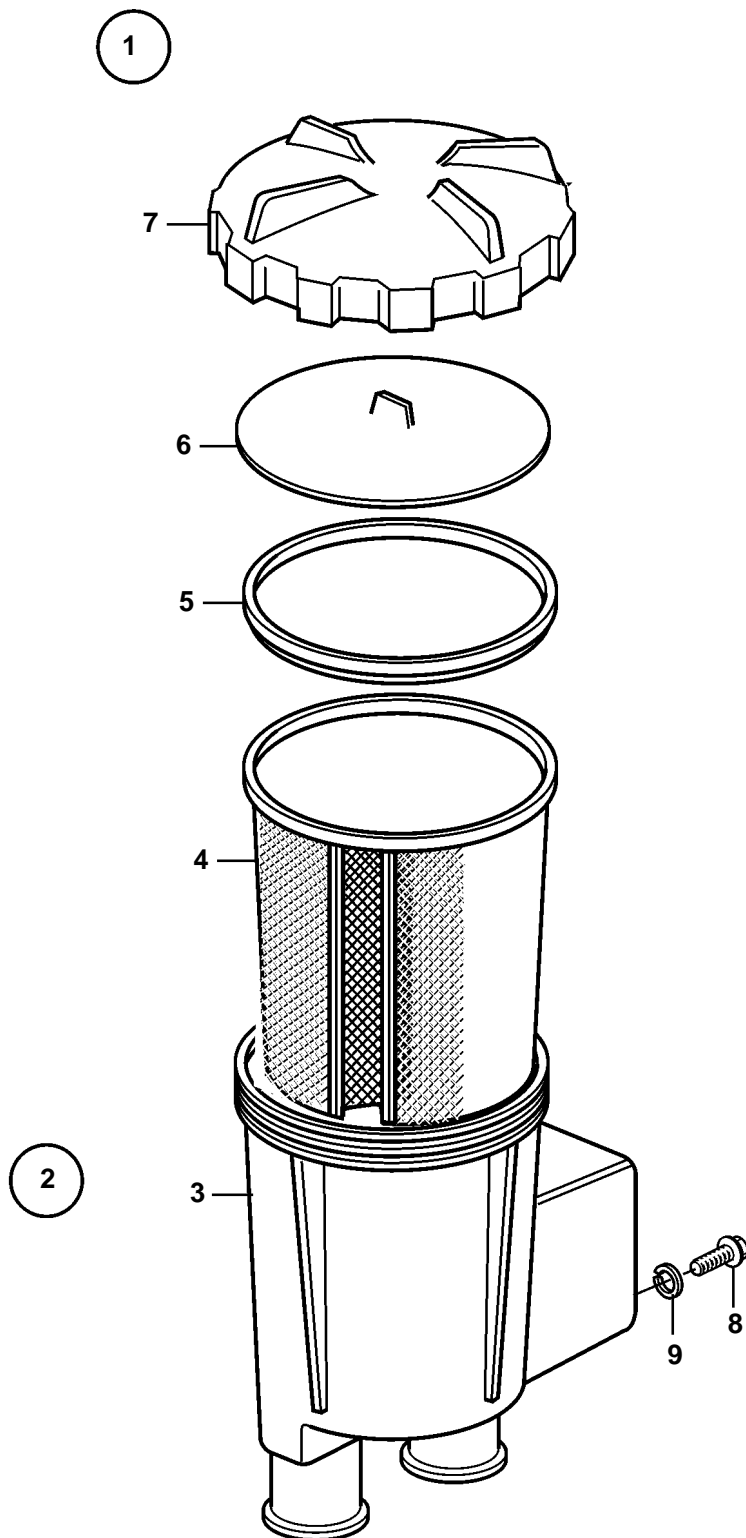

D2-75A

D2-75A

REF	PART NO.	QTY	DESCRIPTION	NOTES
1	3583840	1	Sea water filter	
2	860631	1	· Sea water filter	
3		1	· · Strainer housing	
4	860687	1	· · Strainer	
5	842724	1	· · Seal	
6	842982	1	· · Pressure plate	
7	842722	1	· · Cover	
8	965215	4	· Screw	(955296)
9	941907	4	· Spring washer	